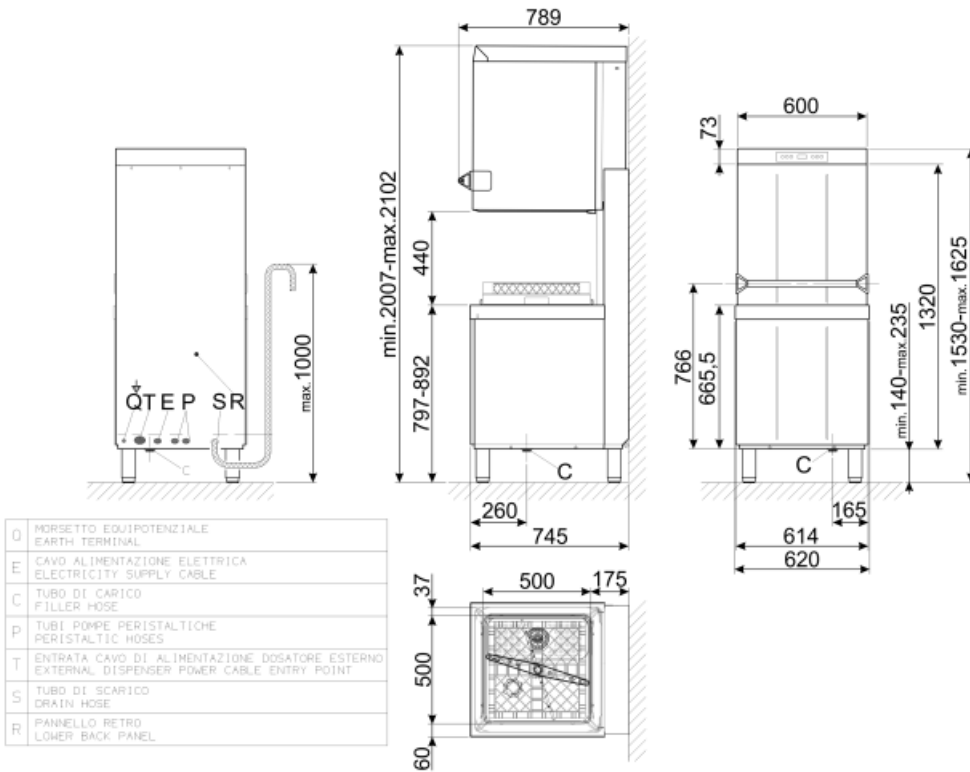

HTY511DHAUS

Family	Dishwasher
Subfamily	Hoodtype dishwasher
Basket dimensions	500x500 mm
Power connection	400 V 3N~ / 16 A / 9,7 kW / 50 Hz
Width	620 mm
Depth	736 mm
Height	1530 mm
Usable load height	440 mm

Construction

Tank	Deep drawn	Hood	Double wall
Tank construction	Double wall	Tank capacity	14 l
Tank material	Stainless steel AISI 304	Boiler capacity	8 l
Back panel	Prepainted	Rumorosità	Lpa 59,9 dBA
Tank filter	Stainless steel	Protection class	IPX4
Washing spray arm	Stainless steel	Net weight	135.000 kg
Rinse spray arm	Stainless steel	Drain max. height	1000 mm

Trays washing option GN1/1 530x325mm Yes

Accessories Included

Dish basket PB50D01
 Cutlery basket PHOOS02
 Flat basket 1x PB50G02

Water supply pipe In acciaio Watermark
 Drain pipe Yes - 2m

Not included accessories

WT5700SR

Entry table right side 700mm

WTX51200

Exit table both sides 1200mm

WT51200SR

Entry table right side 1200mm

WB50PG5

Wire basket for no. 25 plastic glasses with flat bottom, 500x500x260 mm