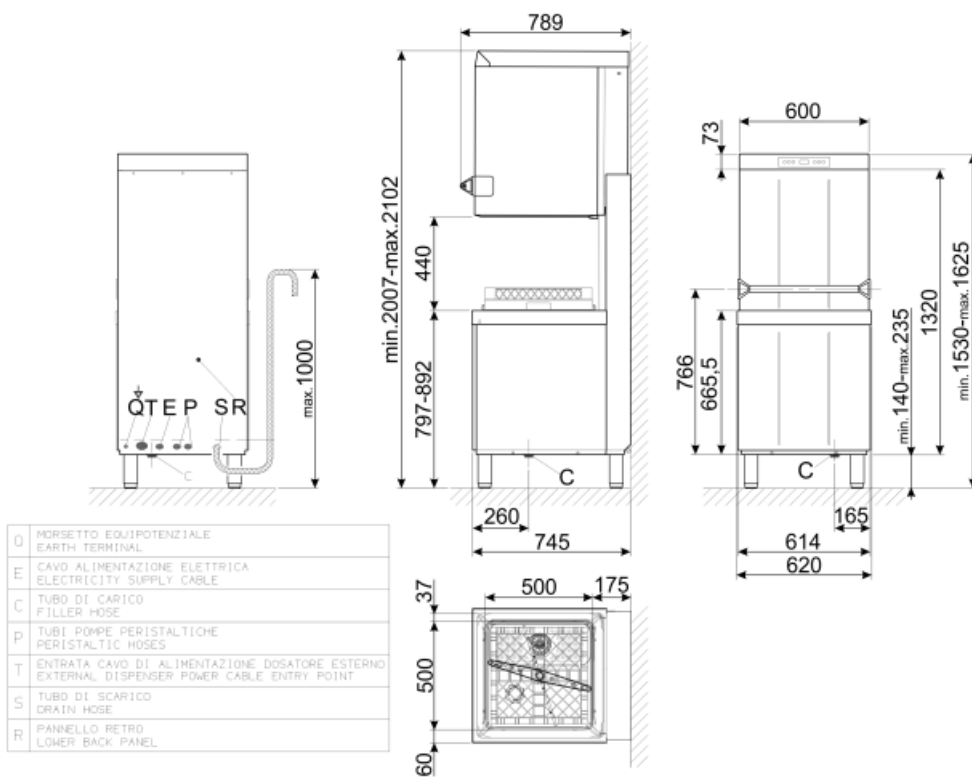

Soft Start	Yes	Water supply pipe diameter	16 mm
Boiler thermostop	Yes default ON	Drain supply pipe diameter	21,5 mm
Cycle counter	Yes	Automatic start	Yes, default OFF
Default chemicals dosing unit of measure	gr/lt	Trays washing option GN1/1 530x325mm	Yes

Accessories Included

Dish basket	PB50D01	Water supply pipe	In acciaio Watermark
Cutlery basket	PHOOS02	Drain pipe	Yes - 2m
Flat basket	1x PB50G02